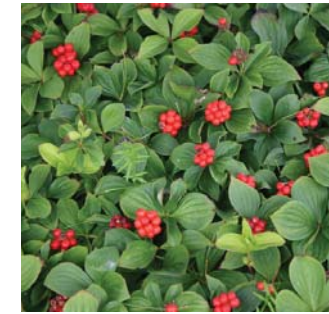

## TREES

Pin Oak Tree  
*Quercus palustris*

Sweetgum Tree  
*Liquidambar styraciflua*

Brigadier General Fowler commanded the 14th Regiment, stationed in Fort Greene, during the Civil War. Known as the "Red Legged Devils", the soldiers' nickname refers to their ferocious reputation as well as the uniform's red pants. The proposed plant species reference the 14th Regiment's uniform colors of blue and red.

## SHRUBS, GRASSES AND GROUND COVER

Black Chokeberry  
*Aronia melanocarpa*

Dwarf Red Osier Dogwood  
*Cornus sericea 'Kelsey'*

Fragrant Sumac  
*Rhus aromatica*

Switchgrass  
*Panicum virgatum*

Creeping Dogwood  
*Cornus canadensis*