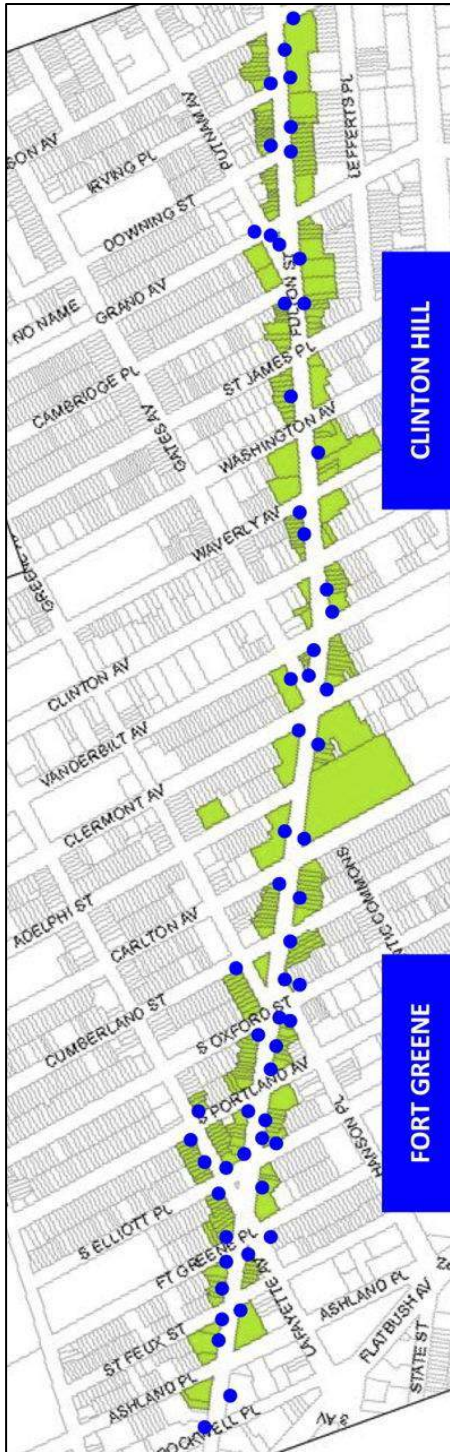

# FAB FULTON BANNERS

Banner Locations based on availability

Sponsor on a high-visibility Street Banner along bustling Fulton Street in Brooklyn's neighborhoods of Fort Greene and Clinton Hill for 12-months.

## Includes:

- Logo placed on FAB Fulton Street Banner for 12 months  
*Pending a NYC DOT approval*
- First right of refusal to renew Banner Sponsorship at 10% discount
- Discount packages available for multi-banner or multi-year packages